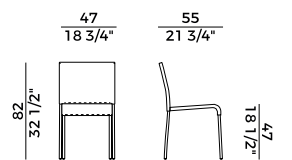

688/XXLC
sedia \ chair   6