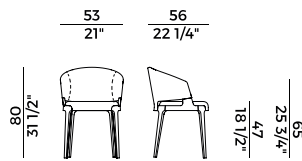

942/PA
poltrona pozzetto \ tub chair