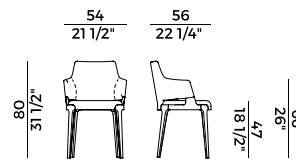

942/PB
poltrona \ armchair