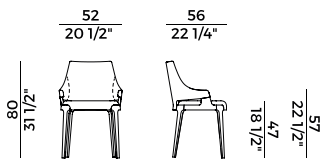

**Collezione Velis **
Velis collection

Collezione di sedute imbottite con struttura in frassino o in noce canaletto composta da:
Sedia, poltrona e poltrona pozzetto;
Sgabello singolo e doppio con schienale;
Sgabello singolo senza schienale;
Divano e poltrona lounge con schienale alto e divano e poltrona lounge con schienale basso;
Panche imbottite in differenti dimensioni con o senza tavolino.
Finiture e rivestimenti di collezione.

Collection of upholstered seats with ashwood or walnut frame composed of: Chair, armchair and tub chair; Single and double stool with backrest; Single stool without backrest; Sofa and lounge chair with high backrest and sofa and lounge chair with low back; Upholstered benches in different sizes with or without a table. Finishes and covers as per collection.

942
sedia \ chair