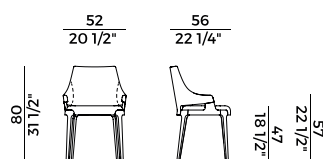

**Collezione Velis **
Velis collection

Collezione di sedute imbottite con struttura in frassino o in noce canaletto composta da:
Sedia, poltrona e poltrona pozzetto;
Sgabello singolo e doppio con schienale;
Sgabello singolo senza schienale;
Divano e poltrona lounge con schienale alto e divano e poltrona lounge con schienale basso;
Panche imbottite in differenti dimensioni con o senza tavolino.
Finiture e rivestimenti di collezione.

Collection of upholstered seats with ashwood or walnut frame composed of: Chair, armchair and tub chair; Single and double stool with backrest; Single stool without backrest; Sofa and lounge chair with high backrest and sofa and lounge chair with low back; Upholstered benches in different sizes with or without a table. Finishes and covers as per collection.

942
sedia \ chair