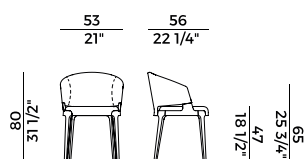

942/PA
poltrona pozzetto \ tub chair