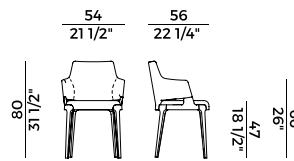

942/PB
poltrona \ armchair