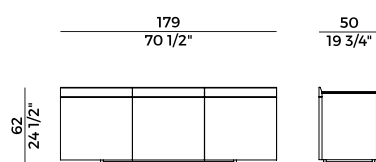

884/MB2-180
credenza \ sideboard