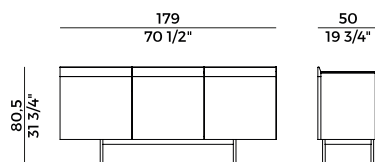

884/MB1-180
credenza \ sideboard