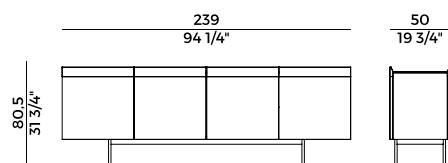

884/MB1
credenza \ sideboard