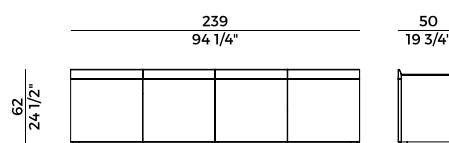

884/MB2
credenza \ sideboard