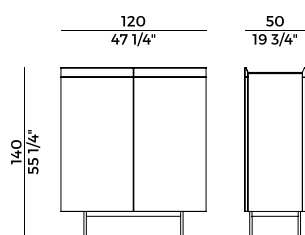

Collezione Avant \

Avant collection

Collezione di mobili contenitori, madia e credenza con cassa in frassino impiallacciato o noce Canaletto e bordo superiore dell'anta e della schiena in legno massello di frassino o noce Canaletto. Top in marmo, frassino, noce Canaletto o vetro retroverniciato nero. Base in ottone brunito.

Ripiani in vetro nero retroverniciato. Cassetti interni su richiesta.

Collection of storage units, sideboard and buffet with body in veneered ash or Canaletto walnut and upper edge of door and back in solid ash or Canaletto walnut. Top in marble, ash, Canaletto walnut or black back-painted glass.

Base in burnished brass.

Shelves in black back-painted glass. Inside drawers on request.

884/MA
madia \ cabinet