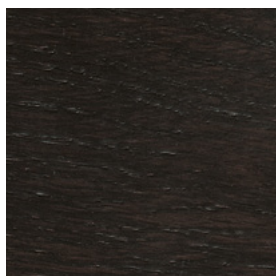

Finiture \ *Finishes*

Finiture cornice \

Frame finishes

Rovere \ *Oak*

UH
Tinto Anilina Beige \
Beige Aniline Stained

UC
Tinto Biscotto \
Biscuit Stained

TD
Tinto Moka \
Moka Stained

TA
Tinto Grigio Plumbeo \
Dark Grey Stained