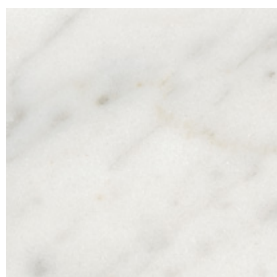

Base finishes

Metallo \ *Metal*

Verniciato Antracite Goffrato \
Anthracite Embossed Lacquered

Verniciato Aval Goffrato \
Aval Embossed Lacquered

Verniciato Oro \
Gold Lacquered

Ottone Brunito \
Bronzed Brass

Corten \
Corten

Finiture piano \

Top finishes

Marmo \ *Marble*

Bianco Carrara Opaco \
Matt White Carrara

Bianco Carrara Lucido \
Glossy White Carrara

Dark Emperor \
Dark Emperor

Sahara Noir \
Sahara Noir