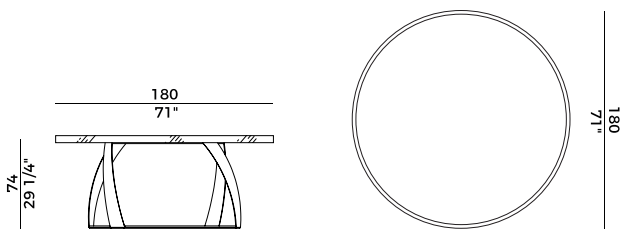

770/TG-C
tavolo \ table