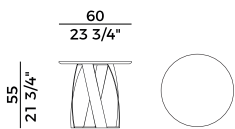

**Collezione Bon Bon **
Bon Bon collection

Famiglia di tavoli e tavolini con base in metallo.
Tavoli con base tonda disponibili con piano tondo o ovale in marmo o vetro temperato.
Tavolo con base allungata disponibile con piano tondo, ovale o rettangolare in marmo o vetro temperato.
Tavolini con base tonda e piano in marmo o vetro.
Finiture di collezione.

*Family of tables and coffee tables with metal base.
Tables with round base available with round or oval top in marble or tempered glass.
Table with elongated base available with round, oval or rectangular top in marble or tempered glass.
Coffee tables with round base and top in marble or glass.
Finishes as per collection.*

770/TB
tavolino \ coffee table