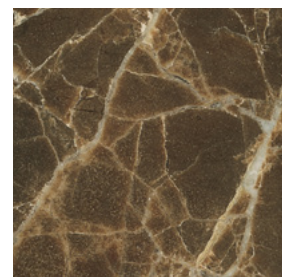

Base finishes

Metallo \ *Metal*

Verniciato Antracite Goffrato \
Anthracite Embossed Lacquered

Verniciato Aval Goffrato \
Aval Embossed Lacquered

Verniciato Oro \
Gold Lacquered

Ottone Brunito \
Bronzed Brass

Corten \
Corten

Finiture piano \

Top finishes

Marmo \ *Marble*

Bianco Carrara Opaco \
Matt White Carrara

Bianco Carrara Lucido \
Glossy White Carrara

Dark Emperor \
Dark Emperor

Sahara Noir \
Sahara Noir

Finiture \ *Finishes*

Finiture cornice \

Frame finishes

Rovere \ *Oak*

UH
Tinto Anilina Beige \
Beige Aniline Stained

UC
Tinto Biscotto \
Biscuit Stained

TD
Tinto Moka \
Moka Stained

TA
Tinto Grigio Plumbeo \
Dark Grey Stained