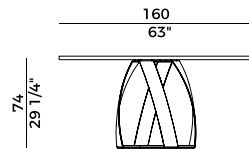

770/TC
tavolo \ table