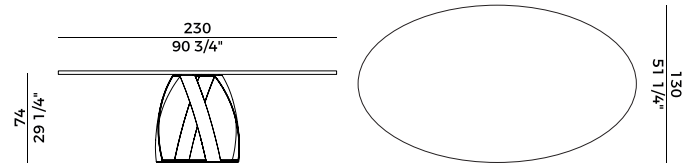

**Collezione Bon Bon **
Bon Bon collection

Famiglia di tavoli e tavolini con base in metallo.
Tavoli con base tonda disponibili con piano tondo o ovale in marmo o vetro temperato.
Tavolo con base allungata disponibile con piano tondo, ovale o rettangolare in marmo o vetro temperato.
Tavolini con base tonda e piano in marmo o vetro.
Finiture di collezione.

*Family of tables and coffee tables with metal base.
Tables with round base available with round or oval top in marble or tempered glass.
Table with elongated base available with round, oval or rectangular top in marble or tempered glass.
Coffee tables with round base and top in marble or glass.
Finishes as per collection.*

770/TO
tavolo \ table