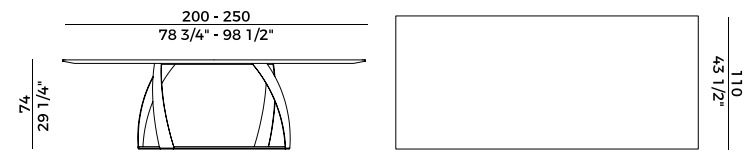

Coffee tables with round base and top in marble or glass.

Finishes as per collection.

770/TB
tavolino \ coffee table

770/TC
tavolo \ table

770/TO
tavolo \ table

770/TG-C
tavolo \ table

770/TG-R
tavolo \ table