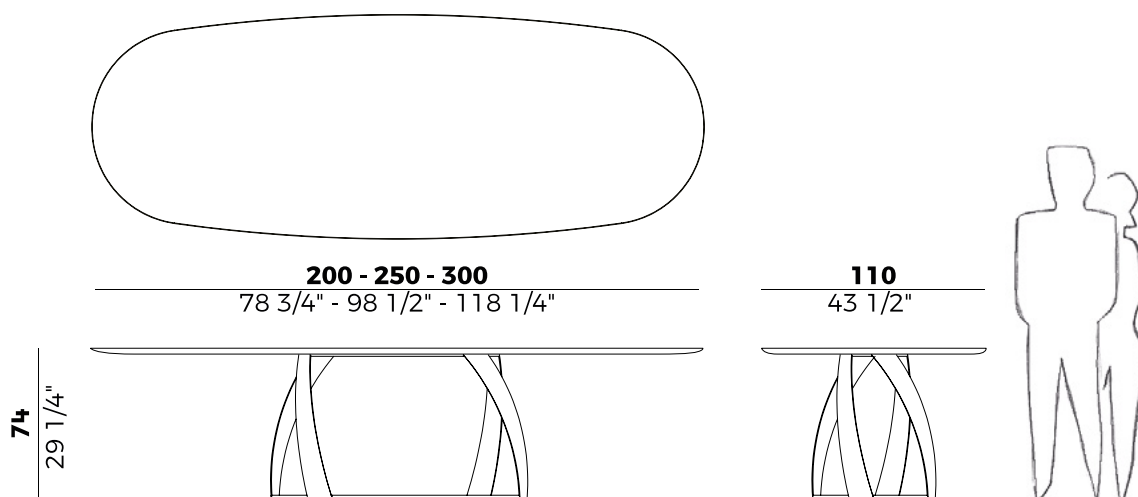

Informazioni tecniche \ *Technical information*

Descrizione tecnica \ *Technical description*

Tavolo con base in metallo allungata e piano tondo in marmo.
La cornice del piano è in rovere.
Finiture di collezione.

*Table with elongated metal base and round marble top.
Oak top frame.
Finishes as per collection.*

Dimensioni \ *Dimensions*

200×110

glass - 2 crt = m³ 1.10

marble - 2 crt = m³ 3.30

gross weight glass - Kg 158

gross weight marble - Kg 276

250×110

glass - 2 crt = m³ 1.20

marble - 2 crt = m³ 3.80

gross weight glass - Kg 188

gross weight marble - Kg 331

300×110

glass - 2 crt = m³ 1.22

Marmo \ *Marble*

Bianco Carrara Opaco \
Matt White Carrara

Bianco Carrara Lucido \
Glossy White Carrara

Dark Emperador \
Dark Emperador

Disponibile solo nelle misure
200x110cm e 250x110cm
Available only for size
200x110 cm - 78 3/4 x 43 1/2" |
250x110cm - 98 1/2" x 43 1/2"