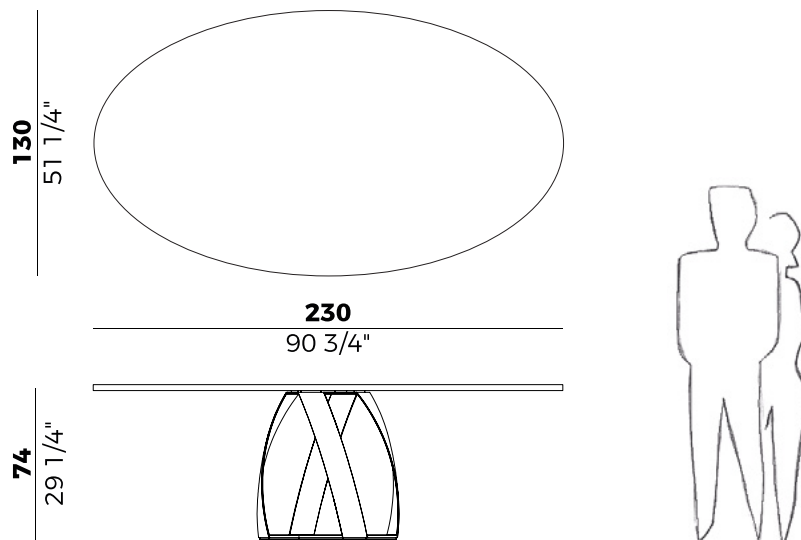

Informazioni tecniche \ *Technical information*

Descrizione tecnica \ *Technical description*

Tavolo con base tonda in metallo e piano ovale in marmo o vetro temperato.
Finiture di collezione.

*Tables with round metal base available and oval top in marble or tempered glass.
Finishes as per collection.*

Dimensioni \ *Dimensions*

PACKAGING

glass - 2 crt = m³ 0.60

marble - 2 crt = m³ 3.50

gross weight glass - Kg 136

gross weight marble - Kg 281

Finiture \ *Finishes*

Finiture base \ *Base finishes*