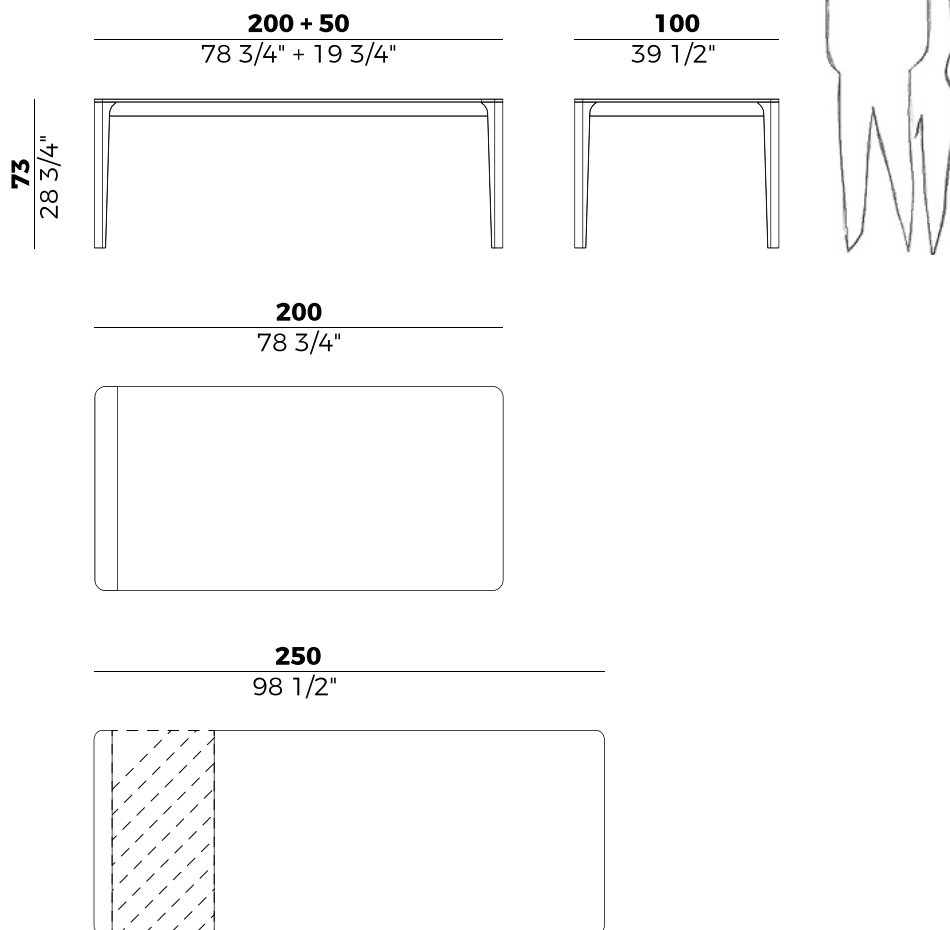

Blossom is a collection of chairs, tables and cabinets with ash frame and archetypal shapes characterised by a subtle use of details. If the sofa, chair, armchair and stool are distinguished by the pleats that embellish the upholstery covered in fabric or leather, the table reveals true craftsmanship in the simplicity of the design. The sideboard, with its rigorous design, has four compartments and two doors at the centre that can be opened at 180° to the right or to the left, leaving two compartments open.

Informazioni tecniche \ *Technical information*

Descrizione tecnica \ *Technical description*

Tavolo estensibile con struttura e piano in frassino.
Finiture e rivestimenti di collezione.

*Extendable table with ash frame and top.
Finishes and covers as per collection.*

Dimensioni \ *Dimensions*

PACKAGING

2 crt = m³ 0.65

gross weight - Kg 114

Finiture \ *Finishes*

Finiture base e piano \

base and top finishes

Frassino \ *Ash*

Tavolo estensibile con struttura e piano in frassino.

Contenitore quadrato con due moduli aperti, due ante apribili a 180° e un cassetto con struttura in frassino.

Finiture e rivestimenti di collezione.