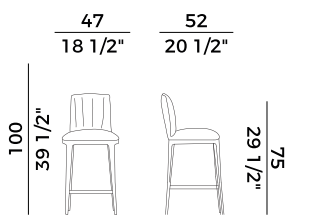

840/A
sgabello \ stool