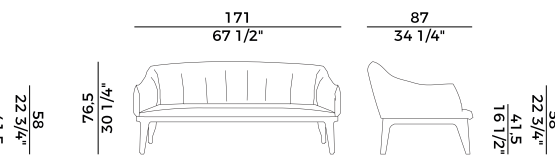

Square cabinet with two open compartments, two doors that can be opened at 180° and a drawer with an ash frame.

Finishes and covers as per collection.

840
sedia \ chair

840/P
poltrona \ armchair

840/PL
lounge \ lounge armchair