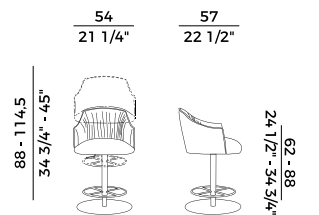

Square cabinet with two open compartments, two doors that can be opened at 180° and a drawer with an ash frame.

Finishes and covers as per collection.

840
sedia \ chair

840/P
poltrona \ armchair

840/PL
lounge \ lounge armchair

840/D
divano \ sofa

840/A
sgabello \ stool

840/A-GAS
sgabello \ stool

840/AP-GAS
sgabello \ stool

840/TR1
tavolo estensibile \ extendable table

840/M
madia \ cabinet