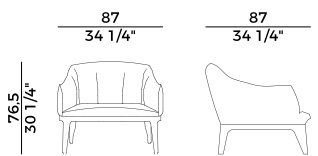

Square cabinet with two open compartments, two doors that can be opened at 180° and a drawer with an ash frame.

Finishes and covers as per collection.

840
sedia \ chair

840/P
poltrona \ armchair

840/PL
lounge \ lounge armchair