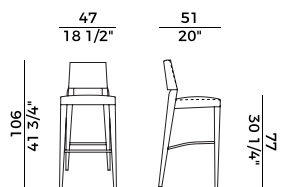

Cabinet with two curved side doors and six central drawers with push&pull opening system. Oak frame.

Base in solid oak. Finishes and covers as per collection.

775/I
sedia \ chair

775/PI
poltrona \ armchair

775/AI
sgabello alto \ barstool

775/TC1
tavolo estensibile \ extendable table

775/TO2
tavolo estensibile \ extendable table

775/M
credenza \ sideboard