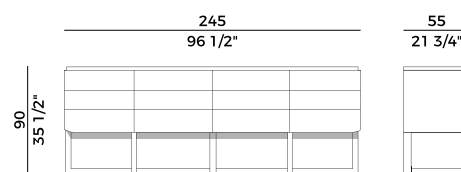

Cabinet with two curved side doors and six central drawers with push&pull opening system. Oak frame.

Base in solid oak. Finishes and covers as per collection.

775/I
sedia \ chair

775/PI
poltrona \ armchair

775/AI
sgabello alto \ barstool

775/TC1
tavolo estensibile \ extendable table

775/TO2
tavolo estensibile \ extendable table

775/M
credenza \ sideboard