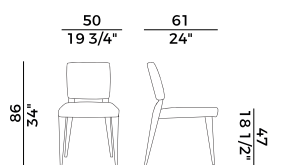

Collezione Diva \

Diva collection

Collezione di arredi composta da sedute, tavoli e contenitore.

Sedia, poltrona e sgabello con struttura in rovere e seduta e schienale imbottiti in poliuretano espanso ignifugo. Tavolo estensibile a base centrale con struttura in rovere e metallo. Disponibile in versione tonda o ovale.

Contenitore con due ante laterali curvate e sei cassetti centrali con sistema di apertura push&pull. Struttura in rovere.

Basamento in massello di legno di rovere. Finiture e rivestimenti di collezione.

Collection of furnishings composed of seats, tables and cabinet.

Chair, armchair and stool with oak frame; upholstered seat and backrest with fire retardant polyurethane foam padding. Extendable table with central base and frame in oak and metal. Available in round or oval version.

Cabinet with two curved side doors and six central drawers with push&pull opening system. Oak frame.

Base in solid oak. Finishes and covers as per collection.

775/I
sedia \ chair