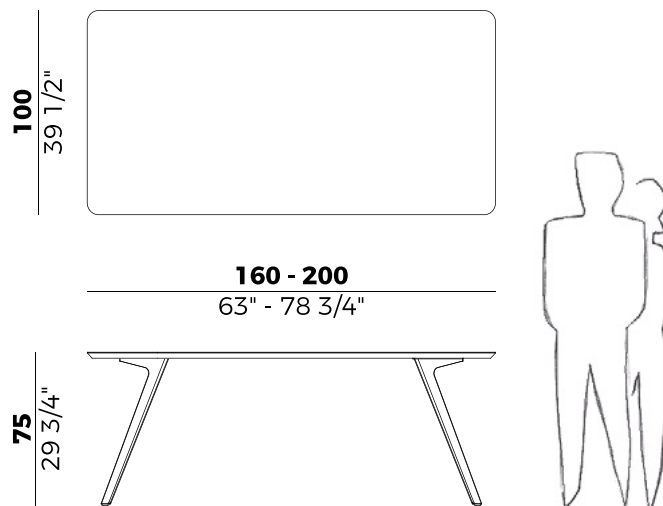

Informazioni tecniche \ *Technical information*

Descrizione tecnica \ *Technical description*

Tavolo con quattro gambe in metallo verniciato nelle versioni indoor e outdoor.
Piano rettangolare in hpl, grès porcellanato e marmo.
Finiture di collezione.

*Table with four legs in painted metal for indoor and outdoor.
Rectangular top in hpl, laminated porcelain and marble.
Finishes as per collection.*

Dimensioni \ *Dimensions*

	160x100
	marble - 1 crt = m ³ 1.80
	laminated porcelain - 1 crt = m ³ 1.80
	HPL - 3 crt = m ³ 0.32
	gross weight marble - Kg 195
	gross weight laminated porcelain - Kg 159
	gross weight HPL - Kg 51

	200x100
	marble - 1 crt = m ³ 2.00
	laminated porcelain - 1 crt = m ³ 2.00
	HPL - 3 crt = m ³ 0.34
	gross weight marble - Kg 238
	gross weight laminated porcelain - Kg 188
	gross weight HPL - Kg 62

Finiture \ *Finishes*